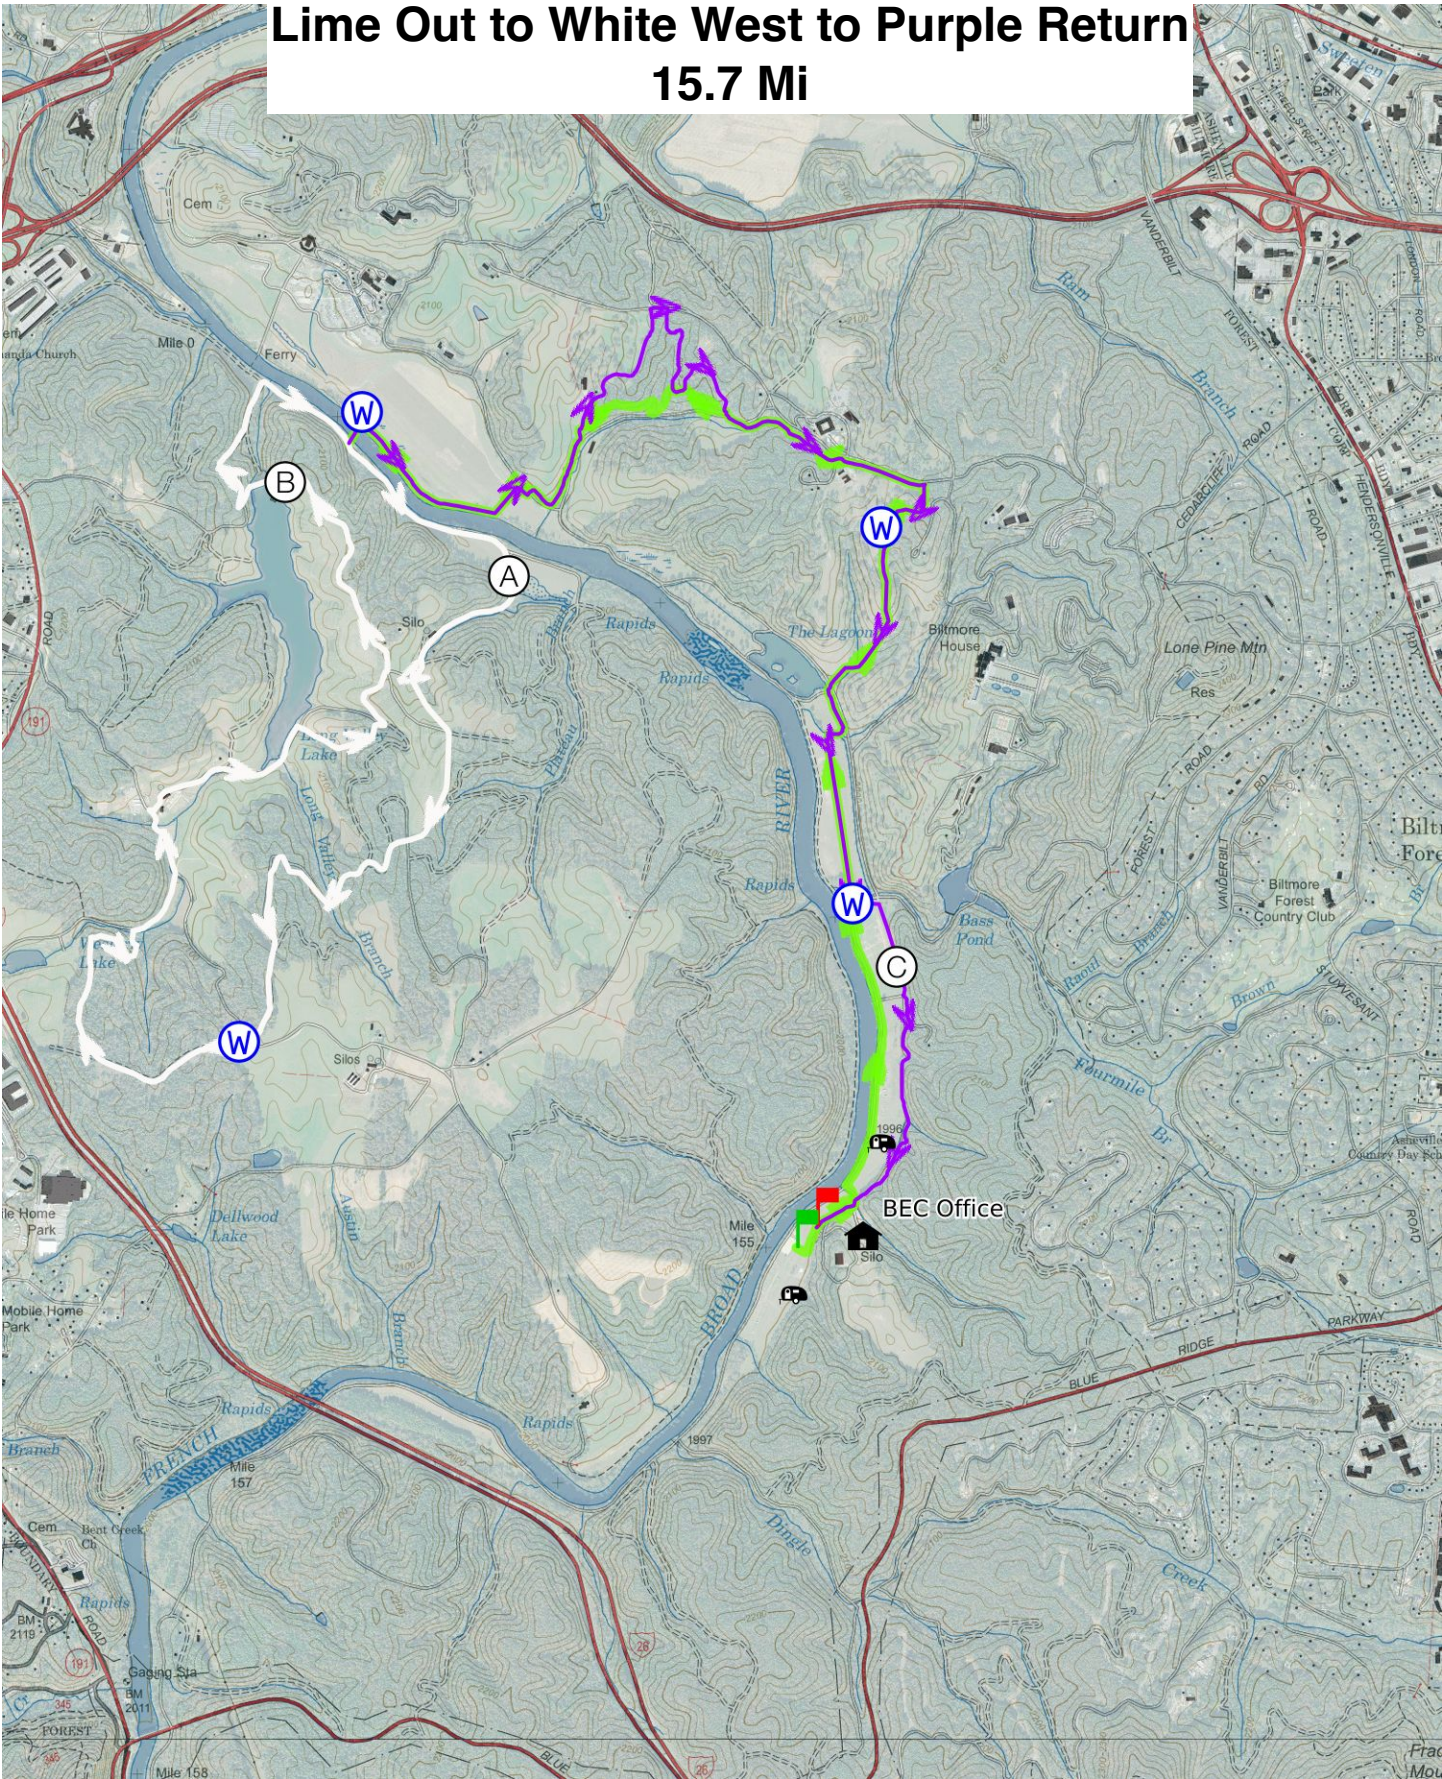

# Lime Out to White West to Purple Return 15.7 Mi

Mercator Projection  
WGS84  
UTM Zone 17S  